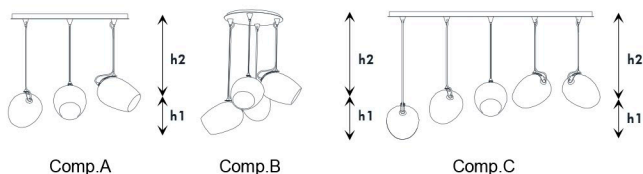

4011 Nuce

Family Collection - pg. 130 - INCANTO

Suspension

Dimmerazione _ Dimming

TRIAC

a richiesta con _ on request with

Casambi Bluetooth

Materiali _ Materials

Diffusore - Diffuser: Vetro, Glass

Struttura - Structure: Metallo, Metal

Code	L x P	h1	h2 cable adj	LED	Kg	Finitura Finish
4011/S	18 x 26	24	10-100	1x6w - E14	1,5	Colorato / Colored / CDF

GENERAL INFO: Colori: Trasparente, Tortora, Fumè, Verde oliva - Colours: Transparent, Dove, Fumè, Olive green

4011 Nuce

Family Collection - pg. 130 - INCANTO

Suspension

Dimmerazione _ Dimming

TRIAC

a richiesta con _ on request with

Casambi Bluetooth

Materiali _ Materials

Diffusore - Diffuser: Vetro, Glass

Struttura - Structure: Metallo, Metal

Code	Ø	h1	h2 cable adj	LED	Kg	Finitura Finish
4011/S Comp.B	60	24	10-100	4x6w - E14	8	Colorato / Colored / CDF

Code	L x P	h1	h2 cable adj	LED	Kg	Finitura Finish
4011/S Comp.A	80x26	24	10-100	3x6w - E14	6	Colorato / Colored / CDF
4011/S Comp.C	130x26	24	10-100	5x6w - E14	10	Colorato / Colored / CDF

GENERAL INFO: Colori: Trasparente, Tortora, Fumè, Verde oliva - Colours: Transparent, Dove, Fumè, Olive green