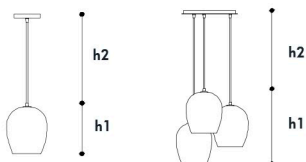

4011 Nuce

Family Collection - pg. 130 - INCANTO

Suspension

Dimmerazione _ Dimming

TRIAC

a richiesta con _ on request with

Casambi Bluetooth

Materiali _ Materials

Diffusore - Diffuser: Vetro, Glass

Struttura - Structure: Metallo, Metal

Code	Ø	h1	h2 cable adj	LED	Kg	Finitura Finish
4011/SL	19	24	10-100	1x6w - E14	1,5	Colorato / Colored / CDF
4011/SL3	34	24	10-100	3x6w - E14	1,5	Colorato / Colored / CDF

GENERAL INFO: Colori: Trasparente, Tortora, Fumè, Verde oliva - Colours: Transparent, Dove, Fumè, Olive green